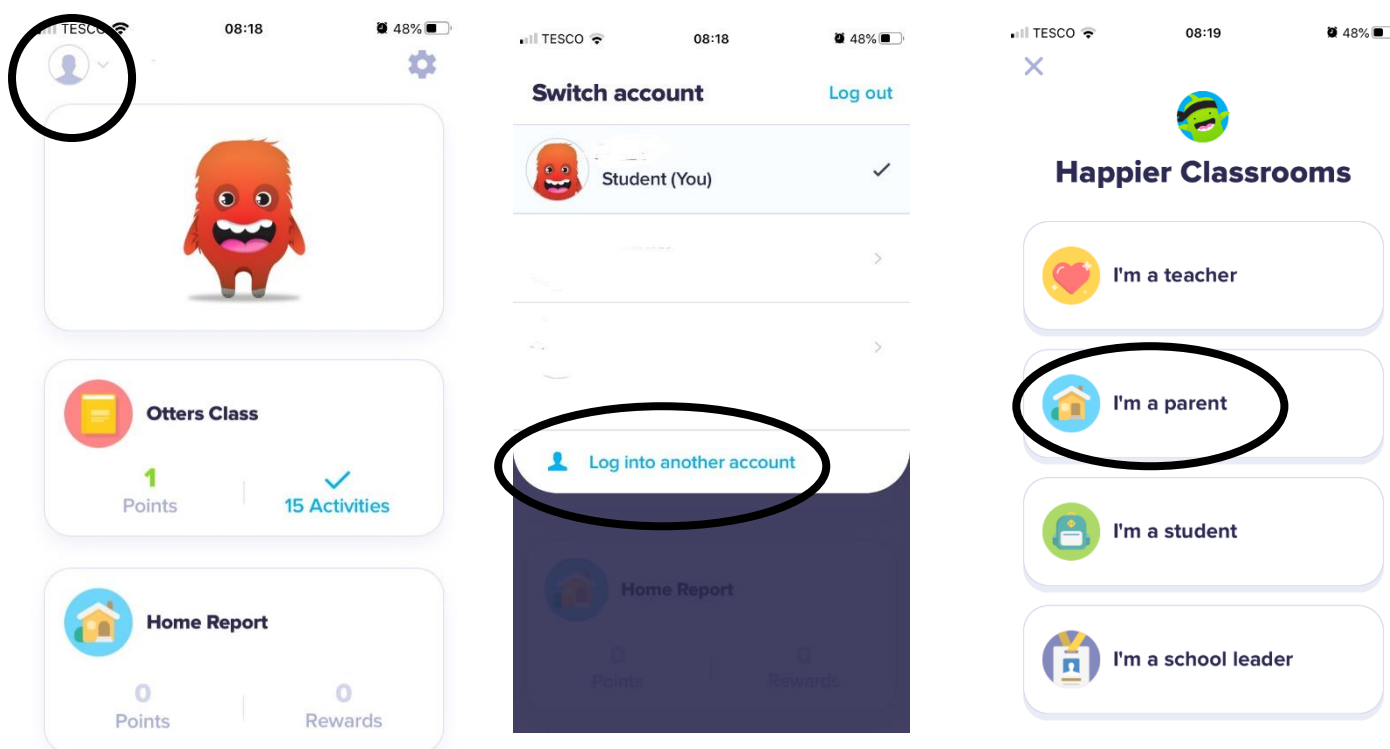

To sign up from the Dojo App:

- From the home screen, click the small button in the top left corner, click on 'Log into another account', click on 'I'm a parent'.
- Enter your email address and a password to sign up. You will need to enter your child's full name.
- This will then take you to a screen to 'enter a code' or 'find your teacher'.
- Click on Find your teacher.
- Search for John Ray Infants School, then click on the adult who works with your class. At the moment we are having some issues with this menu showing all the teachers, so:

Otters – click on Mrs Turner or Mrs Salih

Hedgehogs – click on Mrs Foster or Mrs Hammond

Squirrels - click on Miss Joy or Mrs Spencer

Moles - click on Miss Hollingsworth or Mrs Corrigan

Woodpeckers - click on Mrs Kittles, Mrs Mason or Mrs Weale

Robins - click on Mrs Convoy or Miss Chapman

Kingfishers - click on Mrs Springall, Mrs Durham or Mrs Guilder

Kestrels – click on Miss Danckert or Mrs Knight

To sign up from the Dojo website - www.classdojo.com